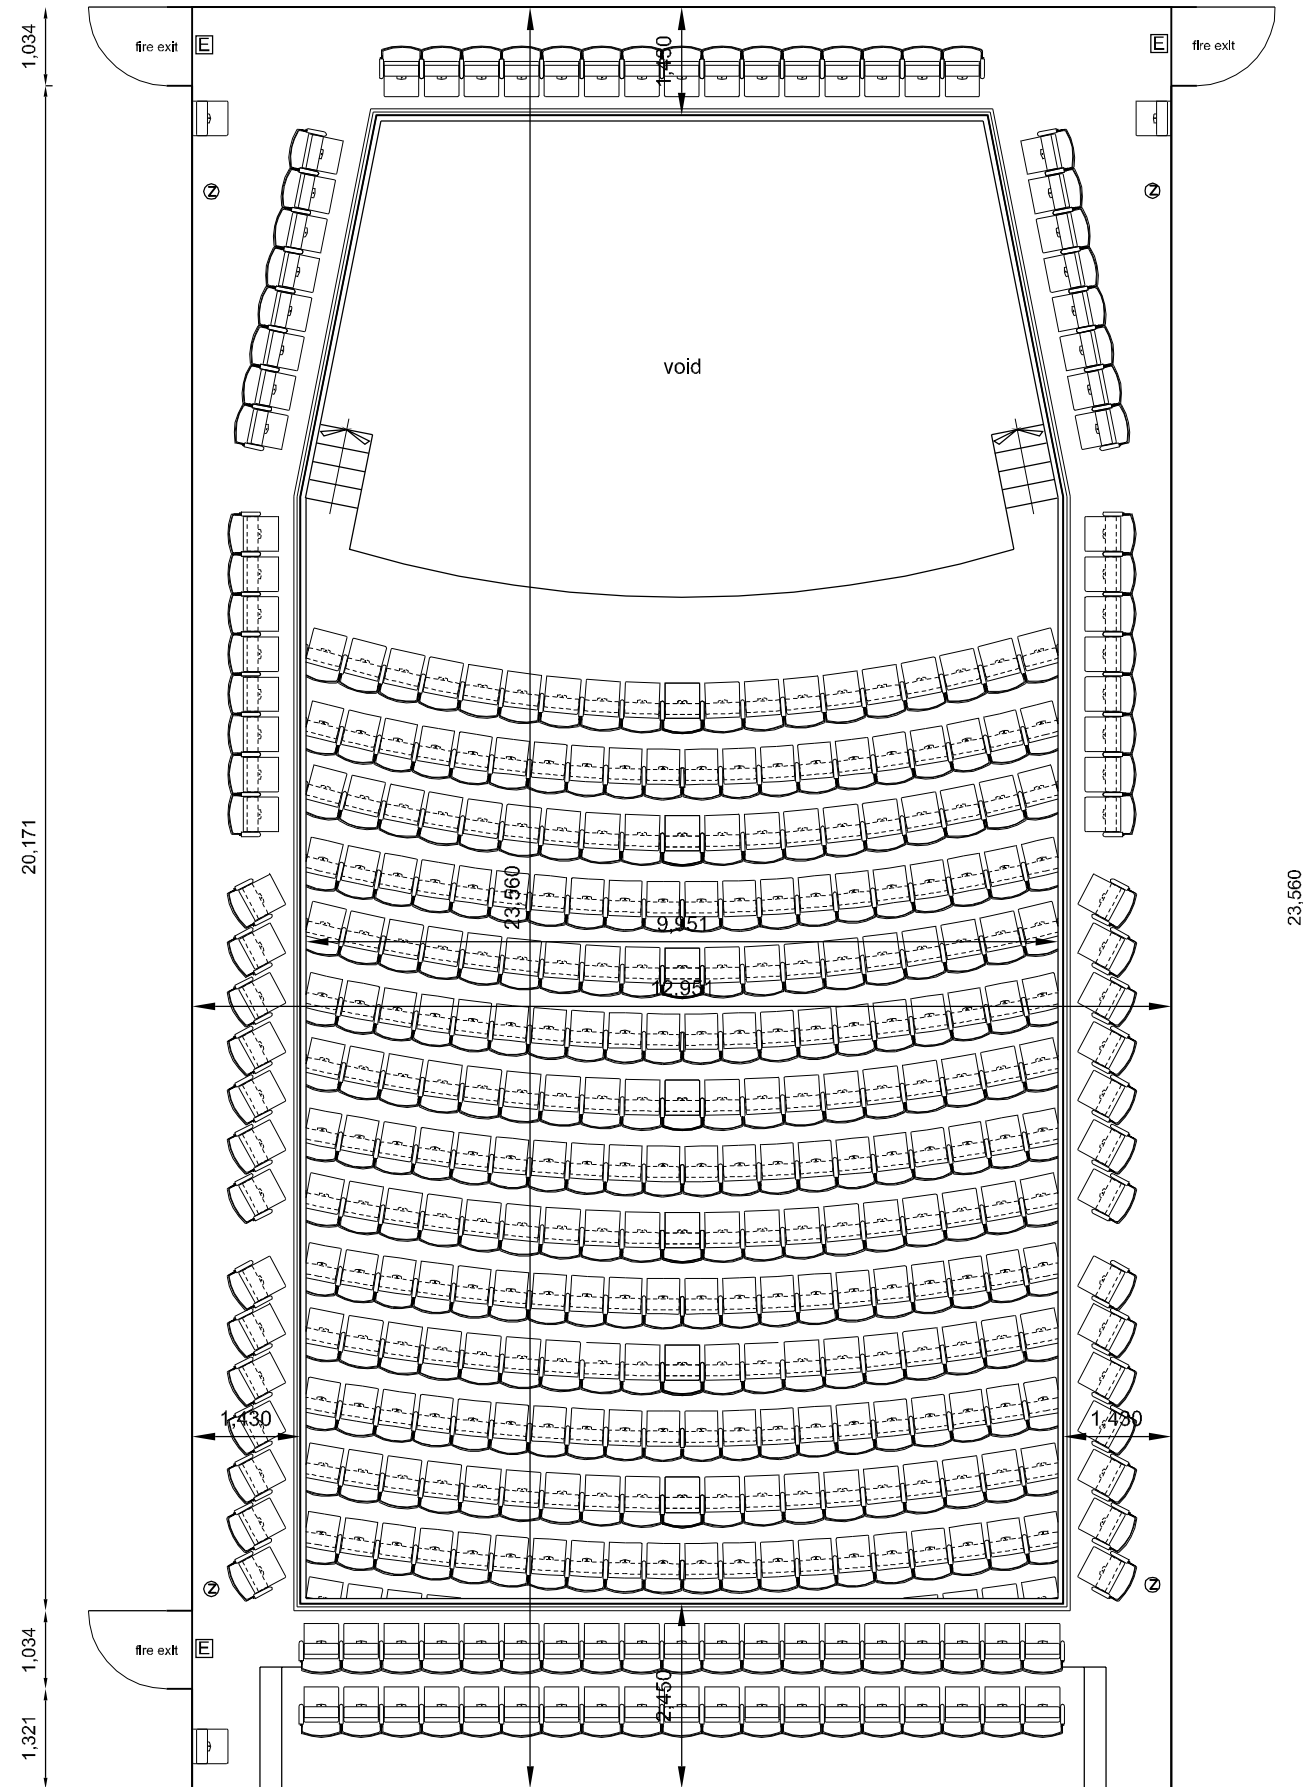

REF	R-1 / 075
NAME	Hall One - Balcony
AREA	112m ² / 1,205ft ²
F-CH	As noted
CAPACITY	113

- ⊗ - Double Power Socket
- Ⓢ - Single Power Socket
- Ⓔ - Exit Sign

Room Data sheet - Hall One Balcony - scale 1:100