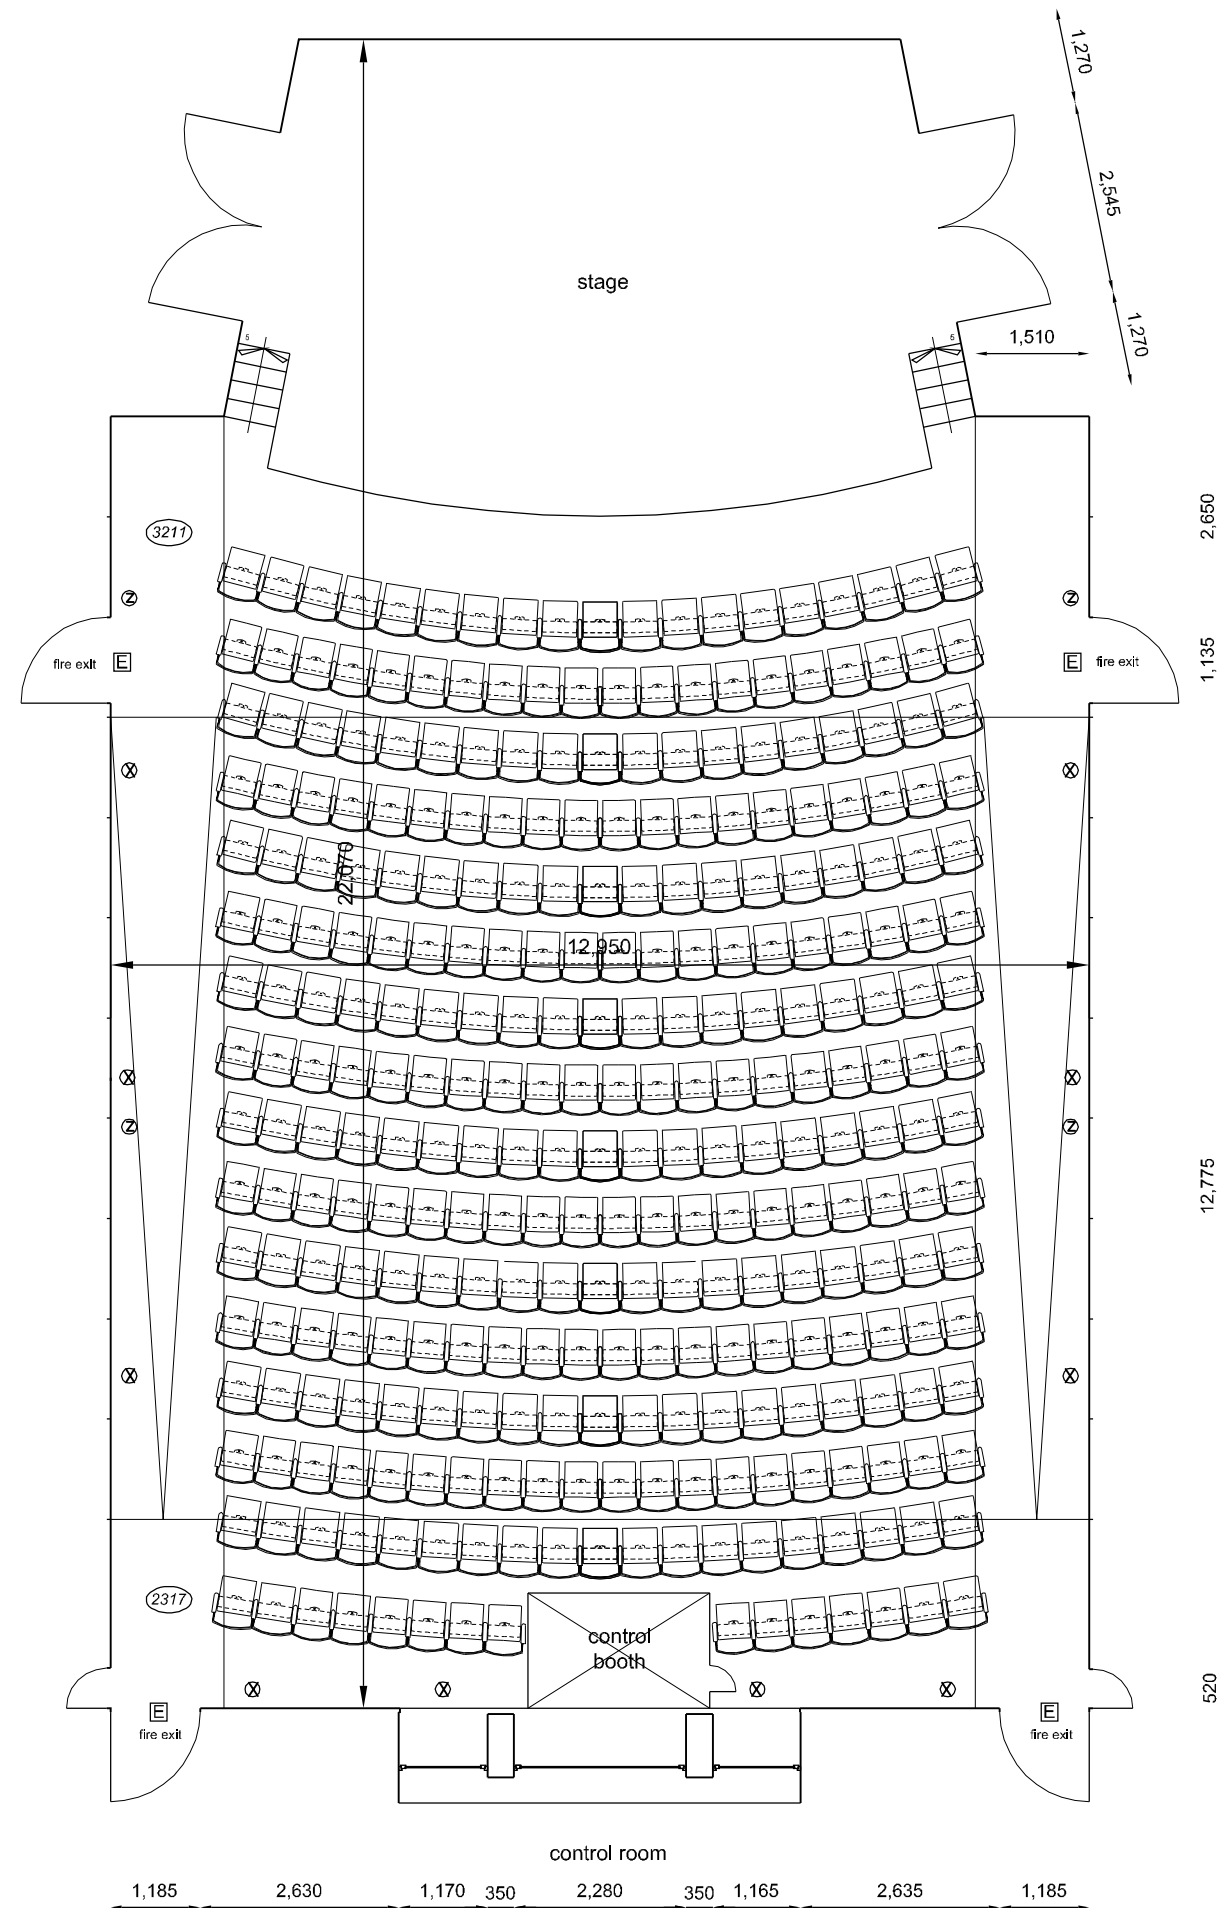

REF	R-2 / 075
NAME	Hall One
AREA	266m ² / 2,863ft ²
F-CH	As noted
CAPACITY	302

- ⊗ - Double Power Socket
- ⊙ - Single Power Socket
- ⌚ - Exit Sign

Room Data sheet - Hall One - scale 1:100