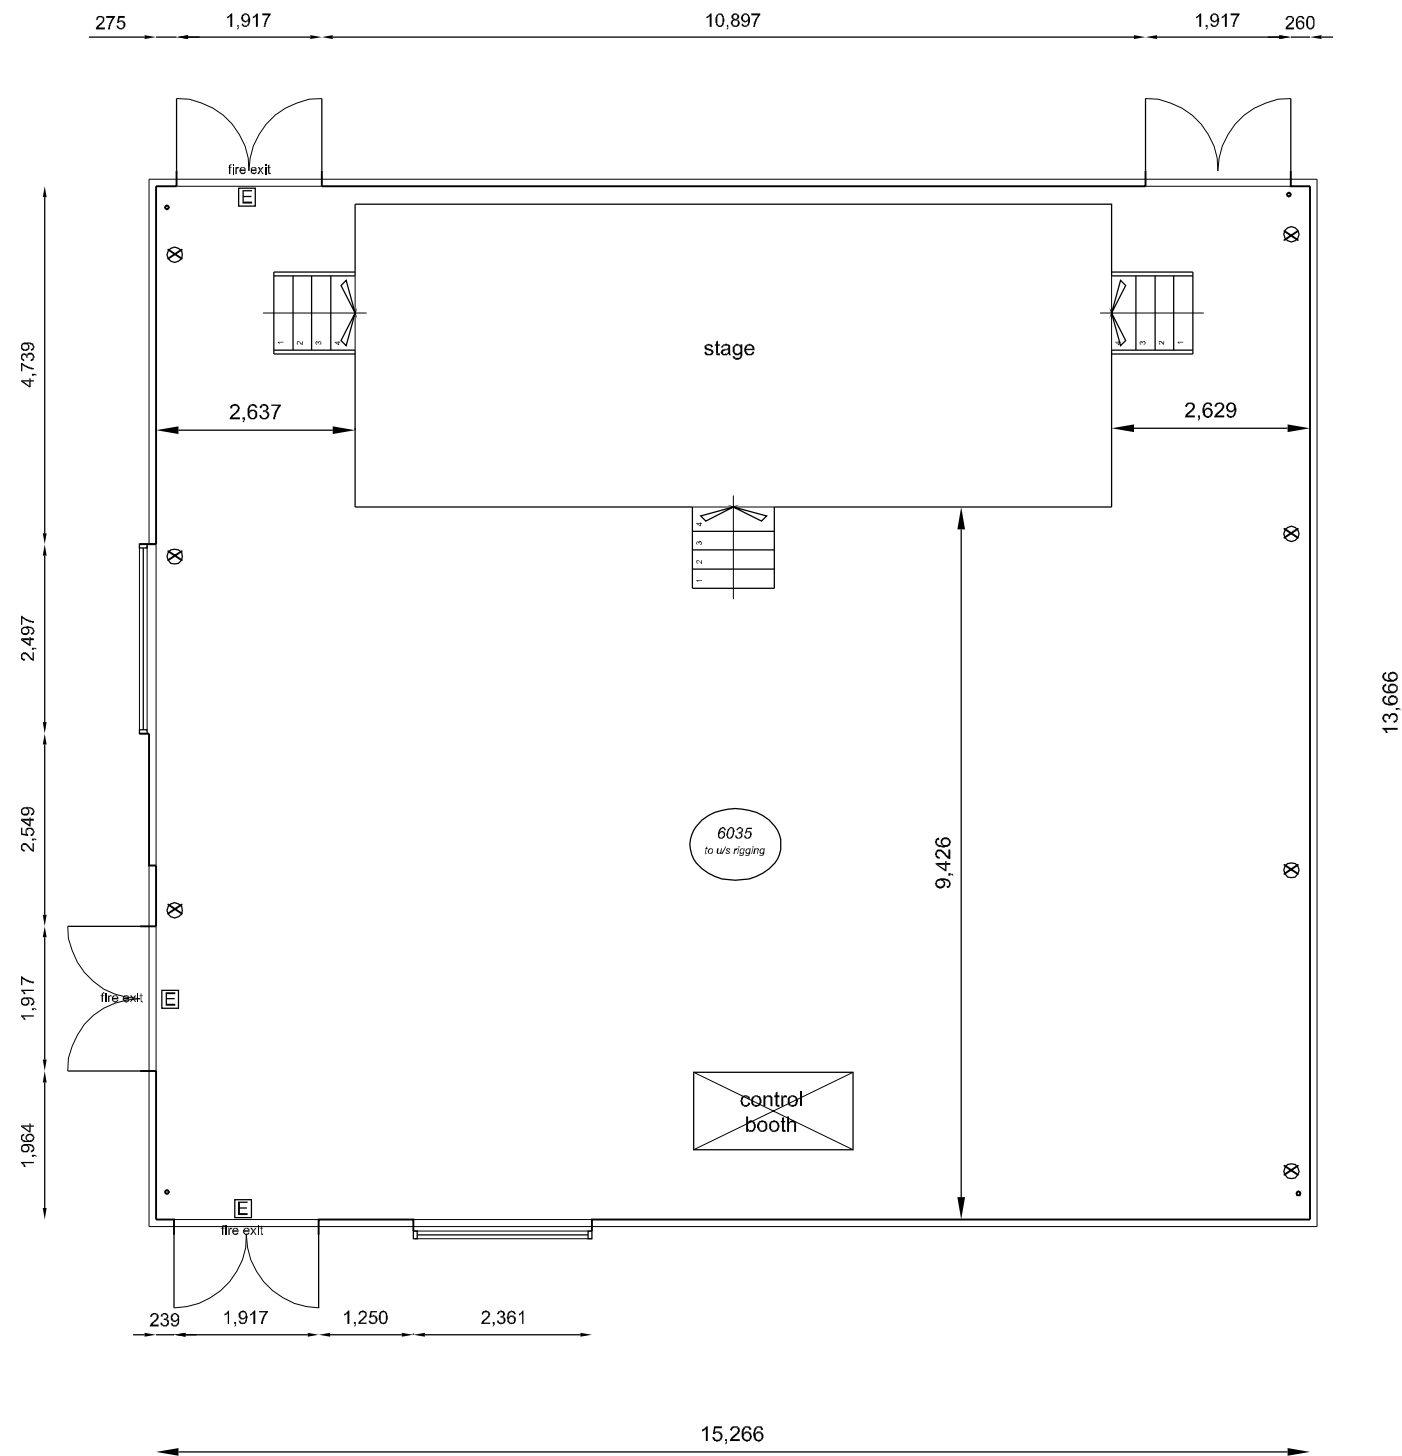

REF	R-2 / 089
NAME	Hall Two
AREA	208m ² / 2,239ft ²
F-CH	7800
CAPACITY	280 - standing 200 - theatre 84 - cabaret 334 - standing (without stage)

- ⊗ - Double Power Socket
- Ⓢ - Single Power Socket
- Ⓔ - Exit Sign

Room Data sheet - Hall Two - scale 1:100